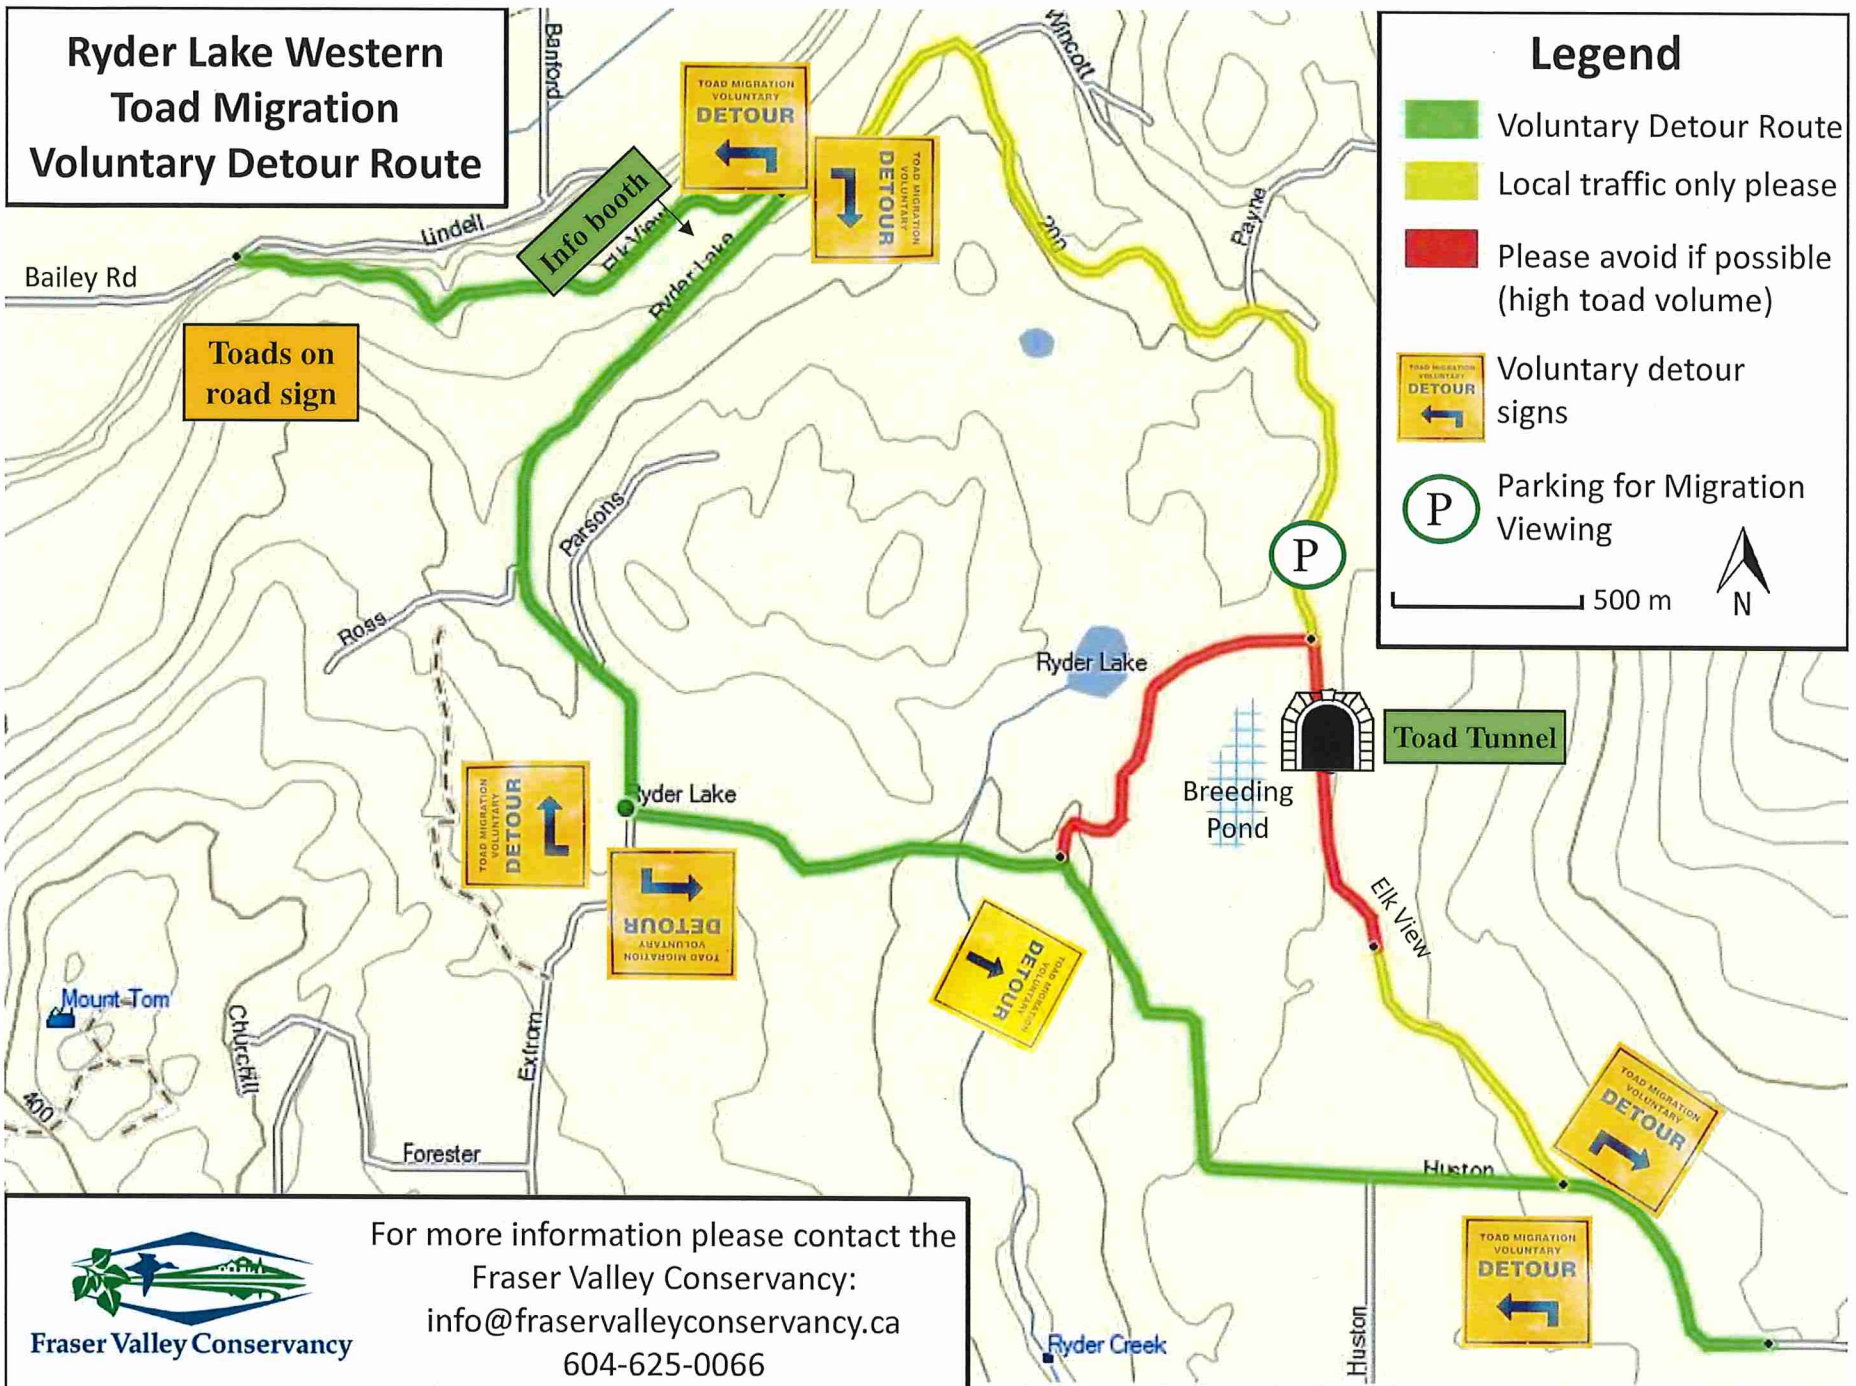

Ryder Lake Western Toad Migration Voluntary Detour Route

Legend

- Voluntary Detour Route
- Local traffic only please
- Please avoid if possible (high toad volume)
- TOAD MIGRATION VOLUNTARY DETOUR Voluntary detour signs
- P Parking for Migration Viewing